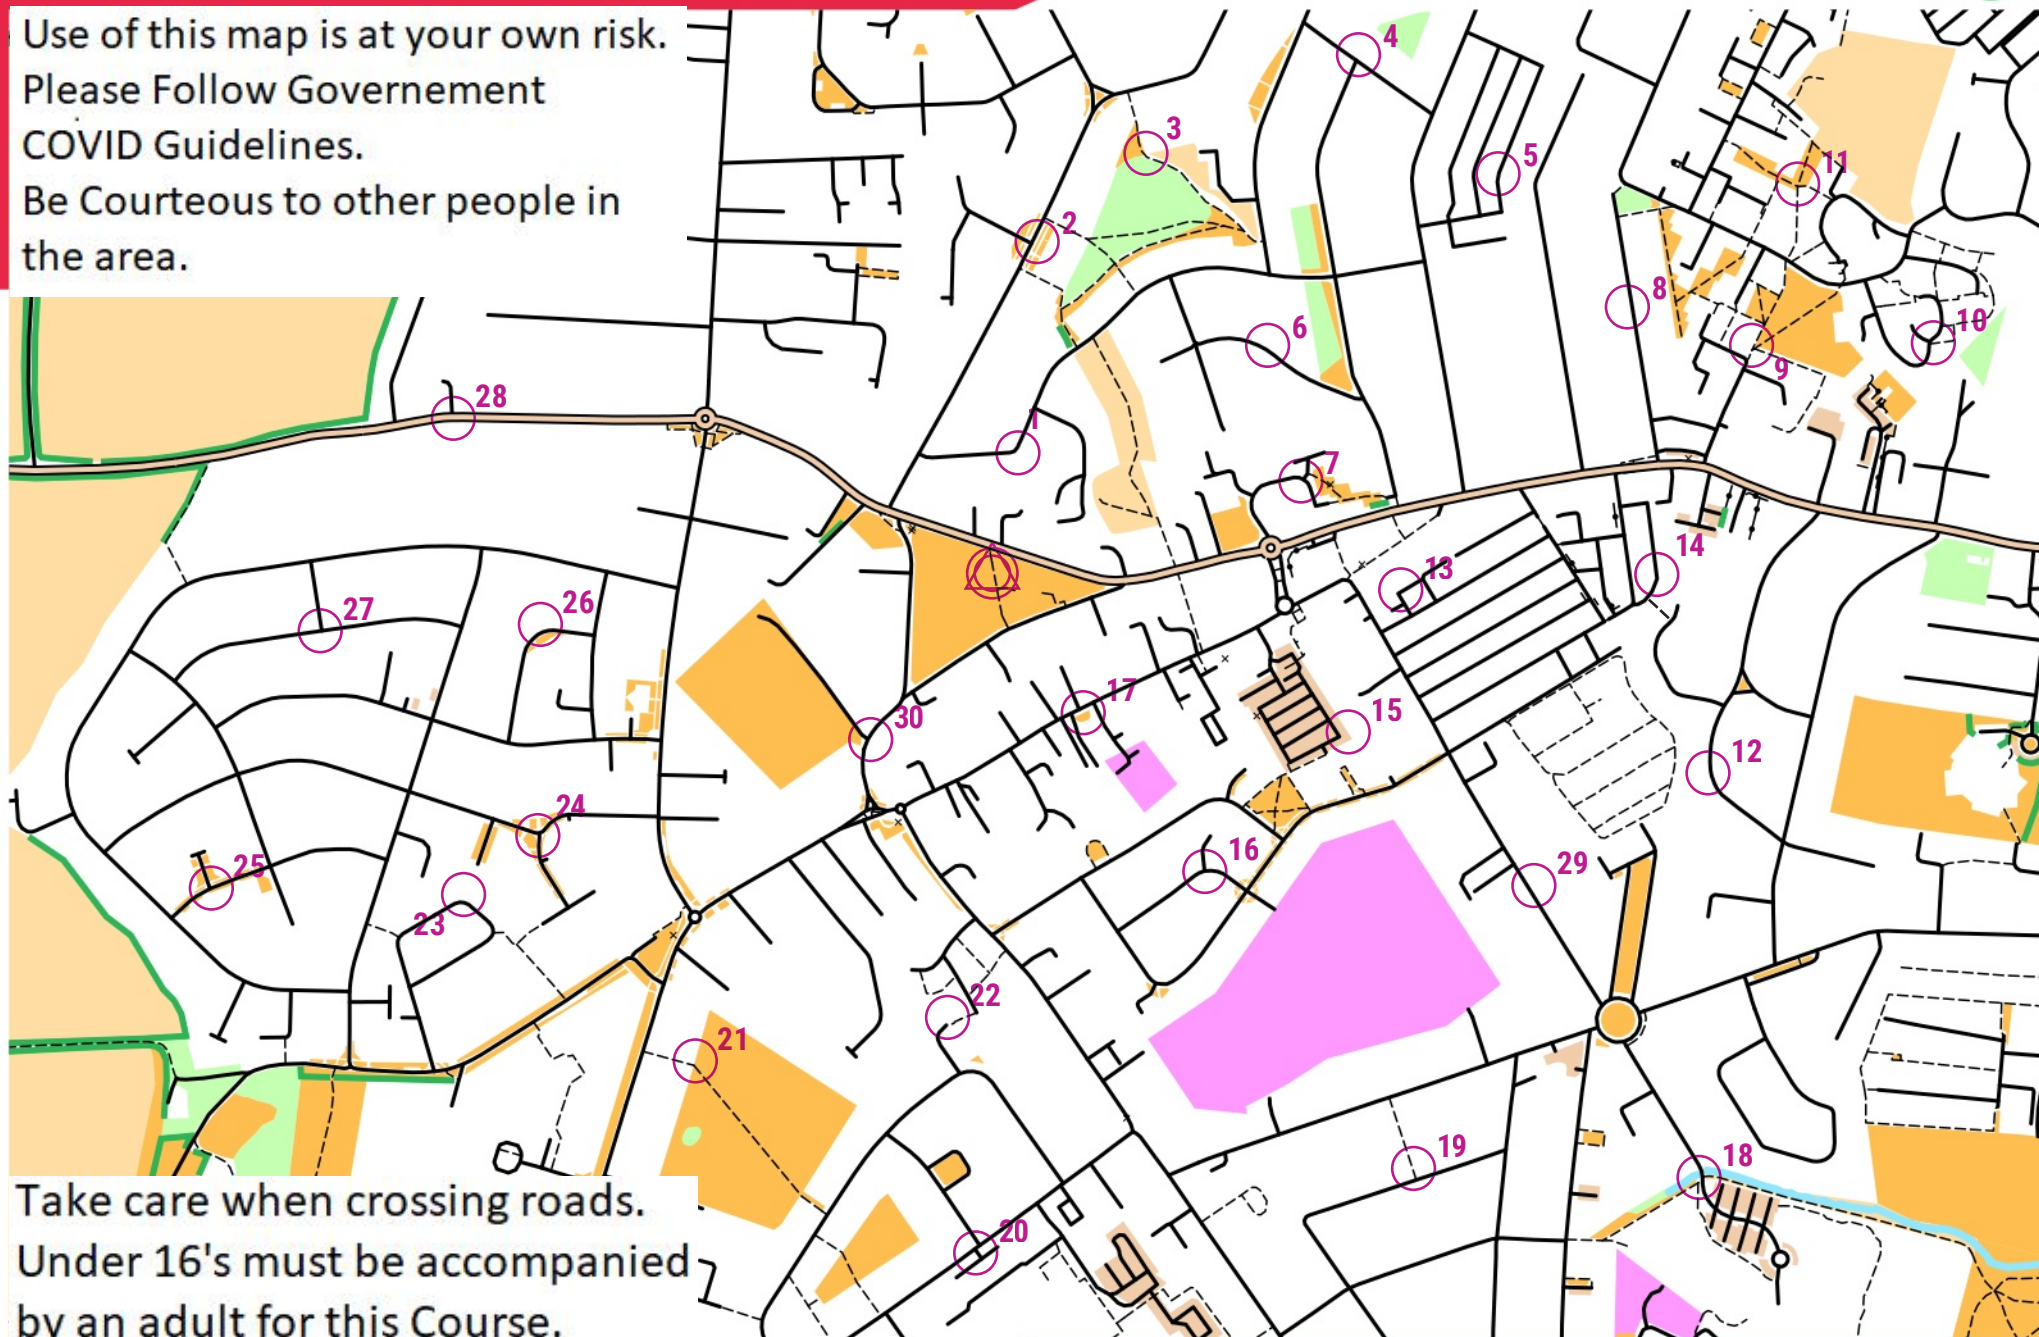

ACOMB MAPRUN JAN 21

Use of this map is at your own risk.
Please Follow Government
COVID Guidelines.
Be Courteous to other people in
the area.

scale 1:7500
200m

Take care when crossing roads.
Under 16's must be accompanied
by an adult for this Course.

Map data (c) OpenStreetMap, available under the Open Database Licence.

COM created by Oliver O'Brien. Make your own: <http://nomap.co.uk/>

Map ID: 5fef1d142a743