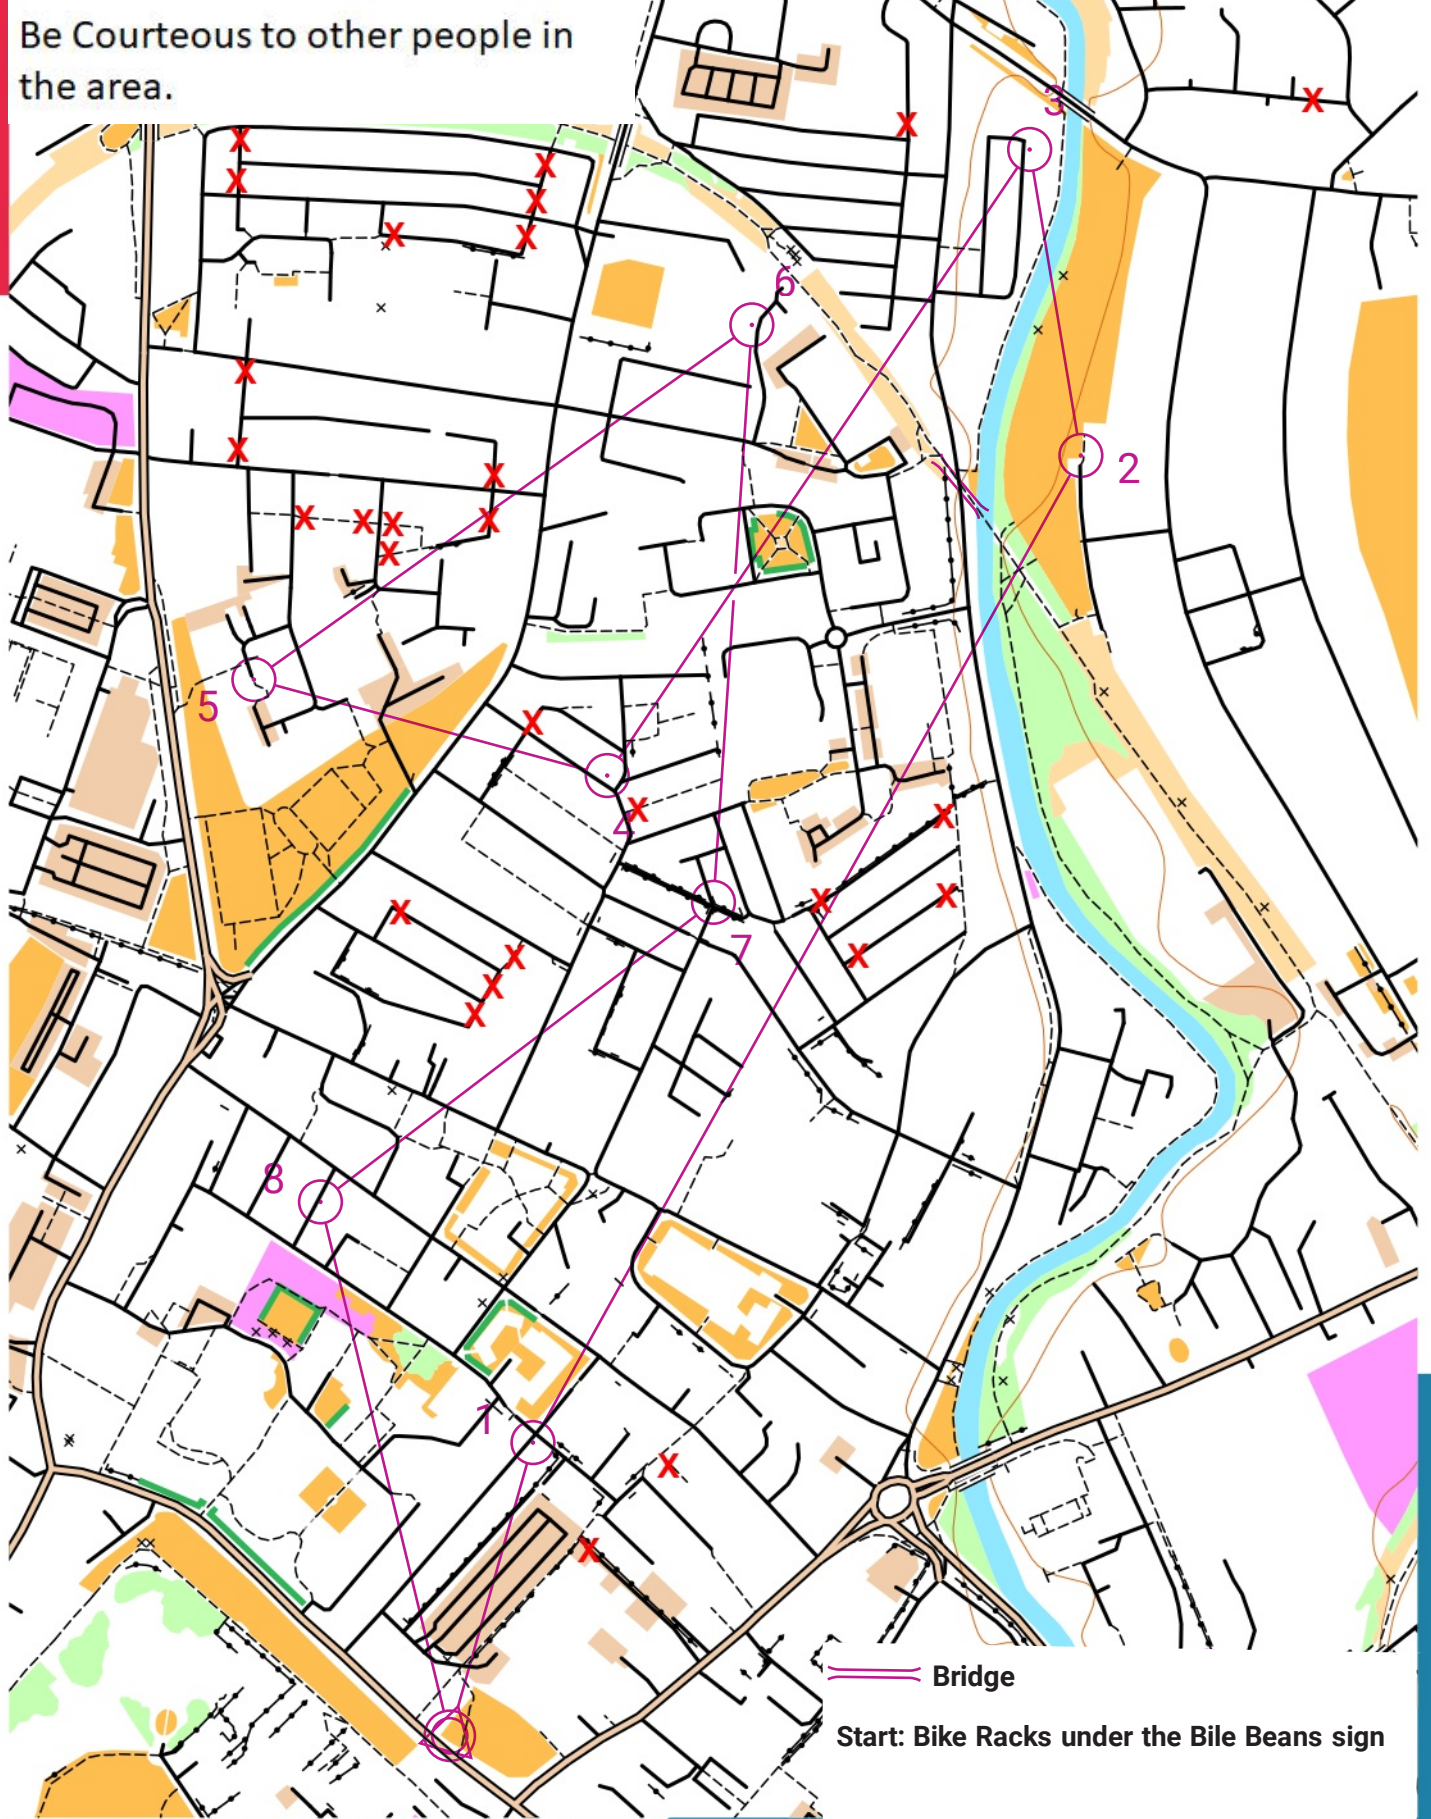

THE GROVES - MAPRUN SCORE

scale 1:5000, contours 10m
200m

Use of this map is at your own risk. Take care when crossing roads.
Please Follow Government COVID Guidelines.
Be Courteous to other people in the area.

Under 16's must be accompanied by an adult for this Course.

Bridge

Start: Bike Racks under the Bile Beans sign

Map data (c) OpenStreetMap, available under the Open Database Licence.
Contains OS data (c) Crown copyright & database right OS 2013-2017.
OOM created by Oliver O'Brien. Make your own: <http://oomap.co.uk>